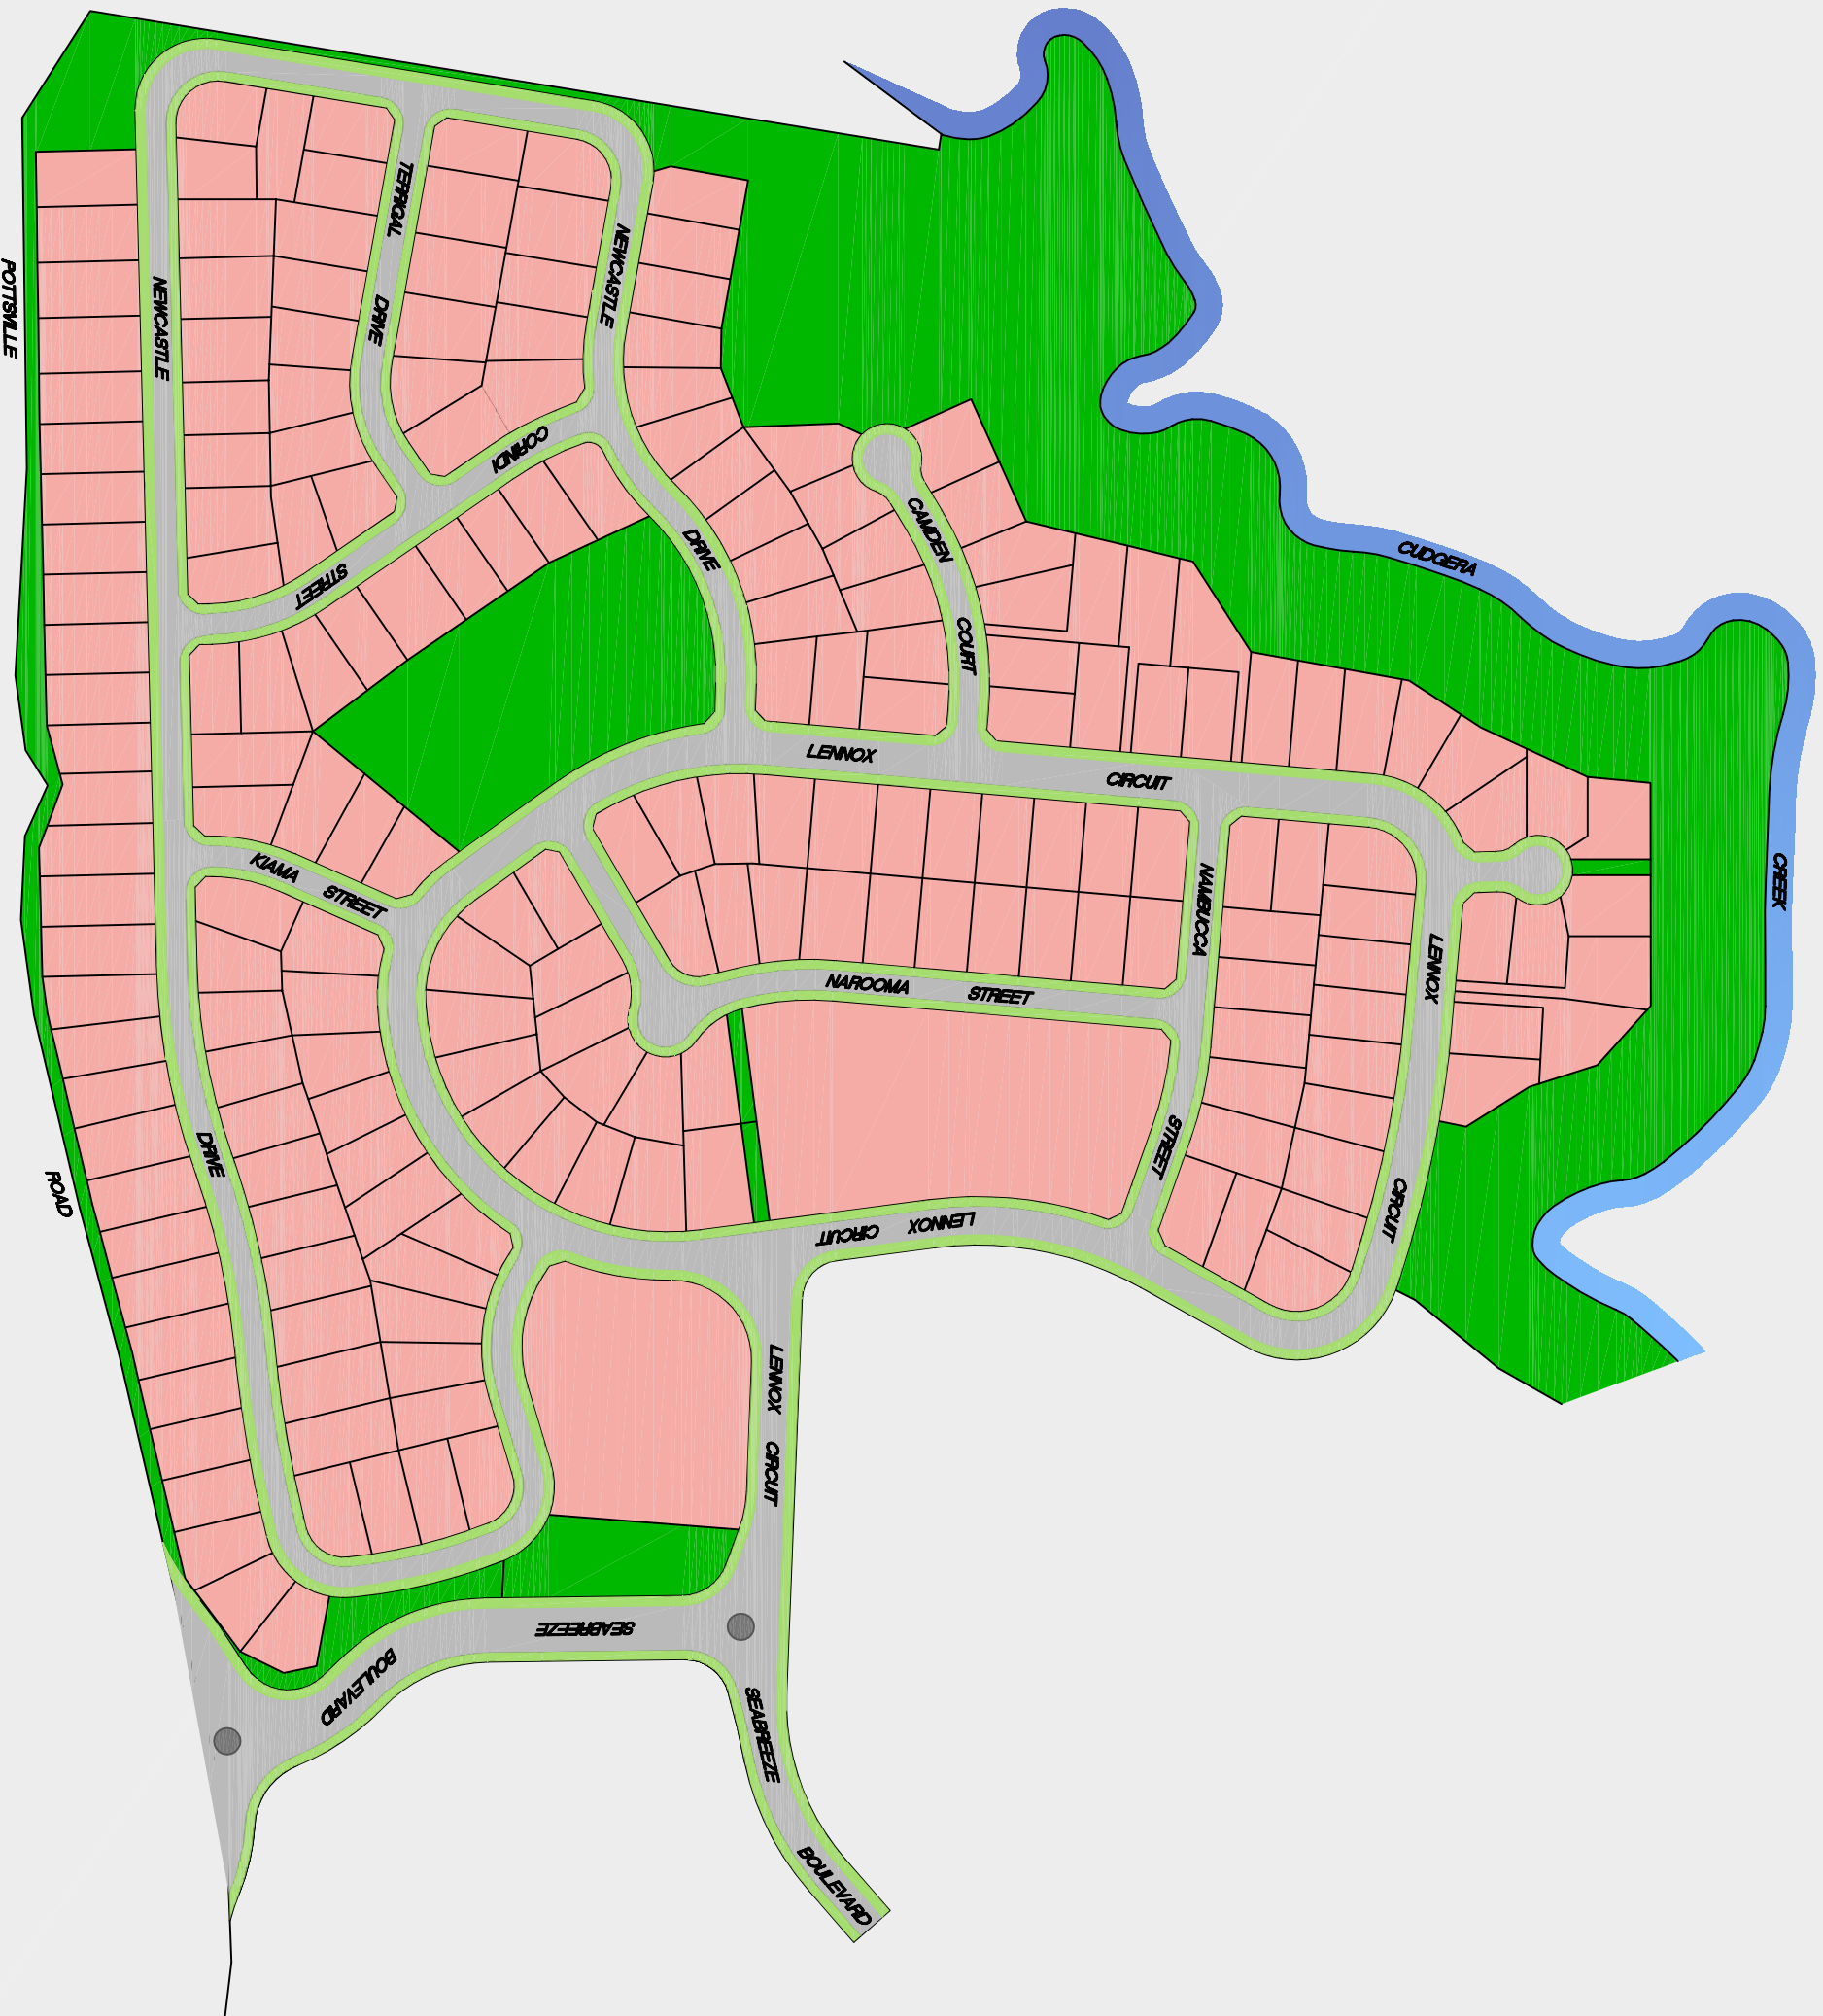

ARNOLD
DEVELOPMENT
CONSULTANTS
Project Managers
Certified Practising Planners
Consulting Land Surveyors
Urban Designers
Spatial Data Managers

Seabreeze Estate

Pottsville Beach, Northern N.S.W.
2010-

Arnold Development Consultants (ADC) are proud of our association with Devline Ltd and the development of Waverley Park Estate. Our Land Development Consultancy Services were fully utilised in the development of Waverley Park.