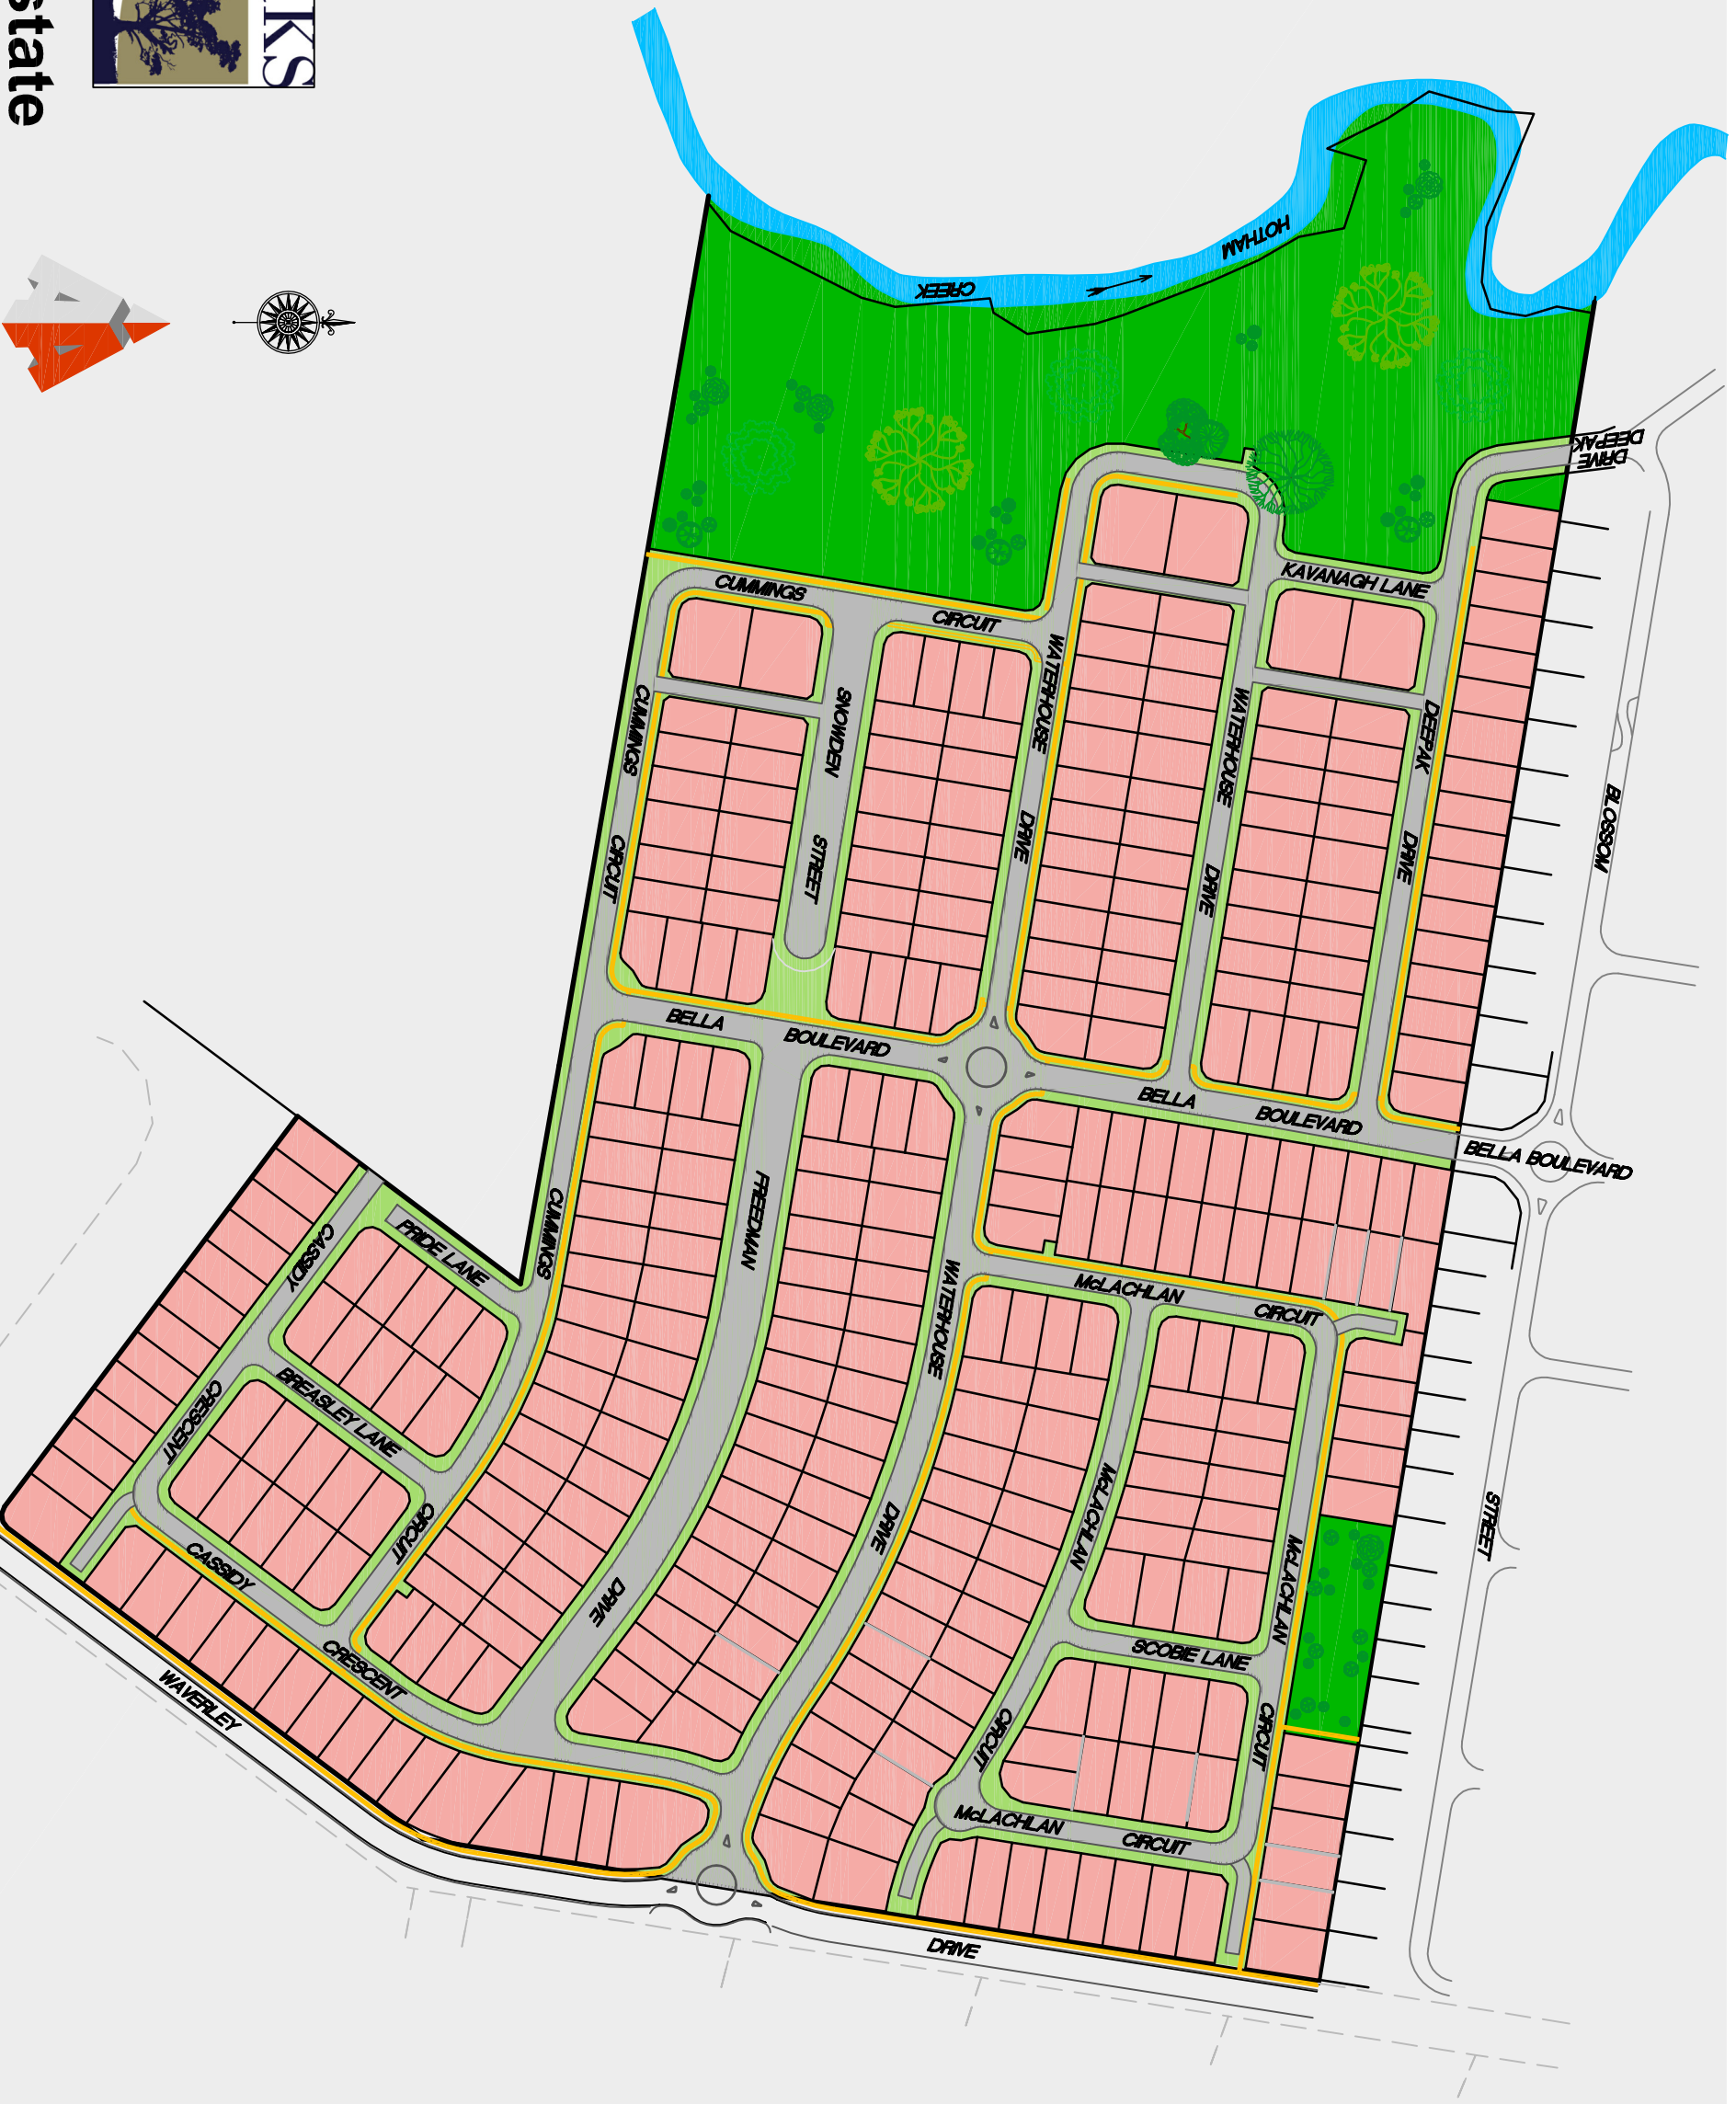

Waverley Parks Estate

Gold Coast Queensland

2010-

Arnold Development Consultants (ADC) are proud of our association with Devfire Ltd and the development of Waverley Park Estate. Our Land Development Consultancy Services were fully utilised in the development of Waverley Park.